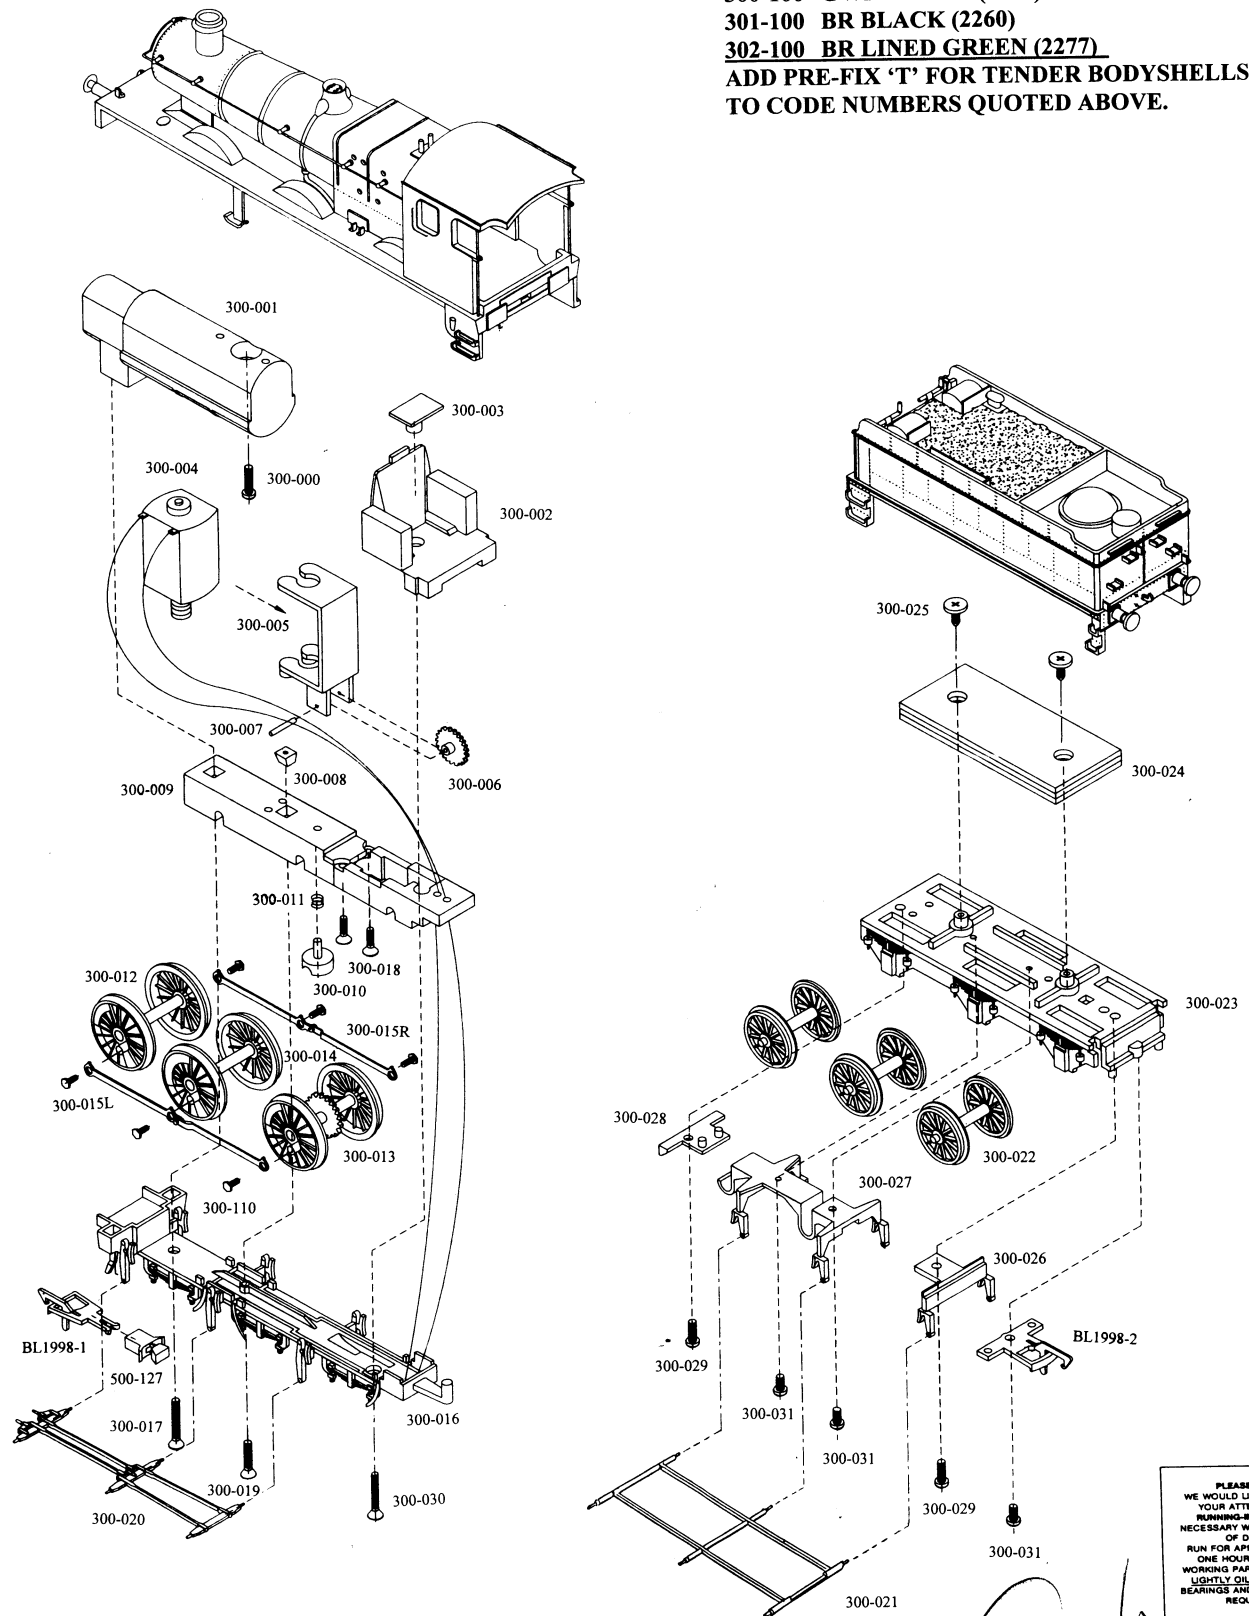

# COLLETT

**LOCO BODYSHELL CODES:-**  
 300-100 GWR GREEN (3202)  
 301-100 BR BLACK (2260)  
 302-100 BR LINED GREEN (2277)  
**ADD PRE-FIX 'T' FOR TENDER BODYSHELLS TO CODE NUMBERS QUOTED ABOVE.**

样办送期  
 查订定办