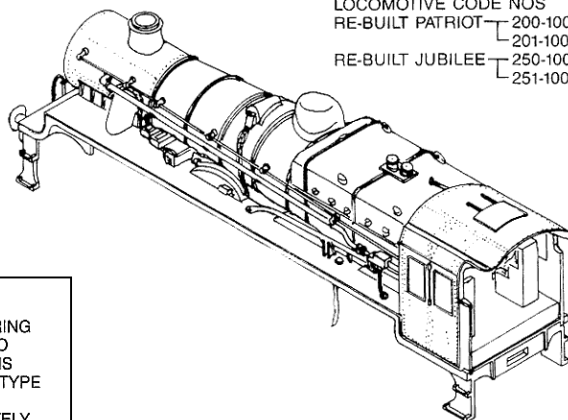

LOCOMOTIVE CODE NOS
 RE-BUILT PATRIOT — 200-100 (45528 NO NAME)
 201-100 (45545 'PLANET')
 RE-BUILT JUBILEE — 250-100 (45735 'COMET')
 251-100 (45736 'PHOENIX')

PLEASE NOTE
 WE WOULD LIKE TO BRING
 YOUR ATTENTION TO
 RUNNING-IN WHICH IS
 NECESSARY WITH THIS TYPE
 OR DRIVE.
 RUN FOR APPROXIMATELY
 ONE HOUR TO ALLOW
 WORKING PARTS TO BED-IN.
 LIGHTLY OIL THE MOTOR
 BEARINGS AND GEARS WHEN
 REQUIRED.