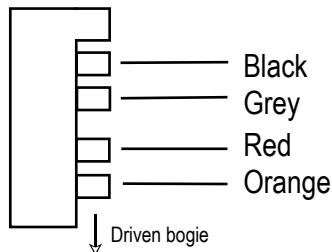

DCC Decoder Fitting

Connect decoder wires

Use a small
wired decoder
or 36-562
wiring harness
and 6 pin
decoder eg
Bachmann
36-558A

Bachmann Europe plc
Moat Way Barwell Leicestershire LE9 8EY
01455 841756 www.bachmann.co.uk